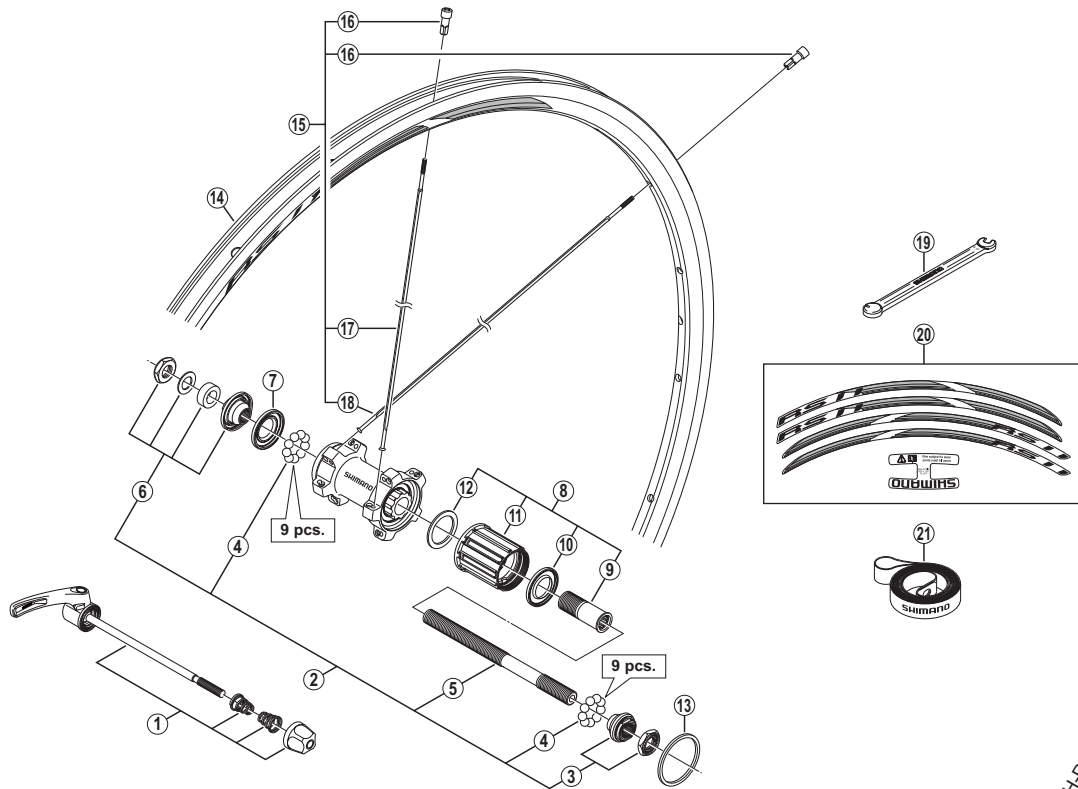

Rear Wheel (10/11-Speed)

WH-RS11-R Black / Silver / White

• Over Lock Nut Dimension: 130 mm (5-1/8")

WH-RS10-A
WH-RS21
WH-RS31

ITEM NO.	SHIMANO CODE NO.	DESCRIPTION	INTERCHANGEABILITY
1	Y4EJ98030	Complete Quick Release 163 mm (6-13/32")	A A A
	Y4GF98050	Complete Quick Release 168 mm (6-5/8")	A A A
2	Y49998180	Complete Hub Axle 141 mm (5-9/16")	A B B
3	Y49998190	Right Hand Lock Nut Unit	A B B
4	Y00091310	Steel Ball (1/4") 18 pcs.	A A A
5	Y30K01100	Hub Axle 141 mm (5-9/16")	A A A
6	Y49998200	Left Hand Lock Nut Unit	A B B
7	Y3CR09000	Left Hand Seal Ring	A A A
8	Y49V98040	Complete Freewheel Body	A A A
9	Y3D310000	Body Fixing Bolt	A A A
10	Y3CR08000	Right Hand Seal Ring	A A A
11	Y49V98050	Freewheel Body Unit	A A A
12	Y37504000	Freewheel Body Washer	A A A
13	Y4T724000	Low Spacer (1.85 mm)	A A A
*	EWHRIM4GREBC	Black Rim {20H / Rim Sticker: Standard}	B A A
* 14	EWHRIM4GRES	Silver Rim {20H / Rim Sticker: Standard}	B A A
*	EWHRIM4GREWC	White Rim {20H / Rim Sticker: Standard}	B A A
* 15	EWHSPOKE3VB1	Spoke Unit {Spoke (304 mm x 10 pcs. & 305 mm x 10 pcs.) / Nipple (20 pcs.)}	
16	Y012Z4075	Nipple (Black)	B A A
17	Y012A6047	Right Hand Spoke (304 mm)	A A A
18	Y01206057	Left Hand Spoke (305 mm)	A A A
19	Y4DK89000	TL-WH78 Nipple Wrench	A A A
20	Y49998210	Rim Sticker Unit (Standard) for Black Rim	
	Y49998220	Rim Sticker Unit (Red) for Black Rim	
	Y49998230	Rim Sticker Unit (Blue) for Black Rim	
	Y49998240	Rim Sticker Unit (Orange) for Black Rim	
	Y49998250	Rim Sticker Unit (Green) for Black Rim	
	Y49998260	Rim Sticker Unit (Sky Blue) for Black Rim	
	Y49998270	Rim Sticker Unit (High-Tech Grey) for Black Rim	
	Y49998280	Rim Sticker Unit (Standard) for Silver Rim	
	Y49998290	Rim Sticker Unit (Standard) for White Rim	
	Y49998300	Rim Sticker Unit (Red) for White Rim	
	Y49998310	Rim Sticker Unit (Blue) for White Rim	
	Y49998320	Rim Sticker Unit (Orange) for White Rim	
	Y49998330	Rim Sticker Unit (Green) for White Rim	
	Y49998340	Rim Sticker Unit (Sky Blue) for White Rim	
21	EWHRIMTAPERA	Rim Tape	A A A