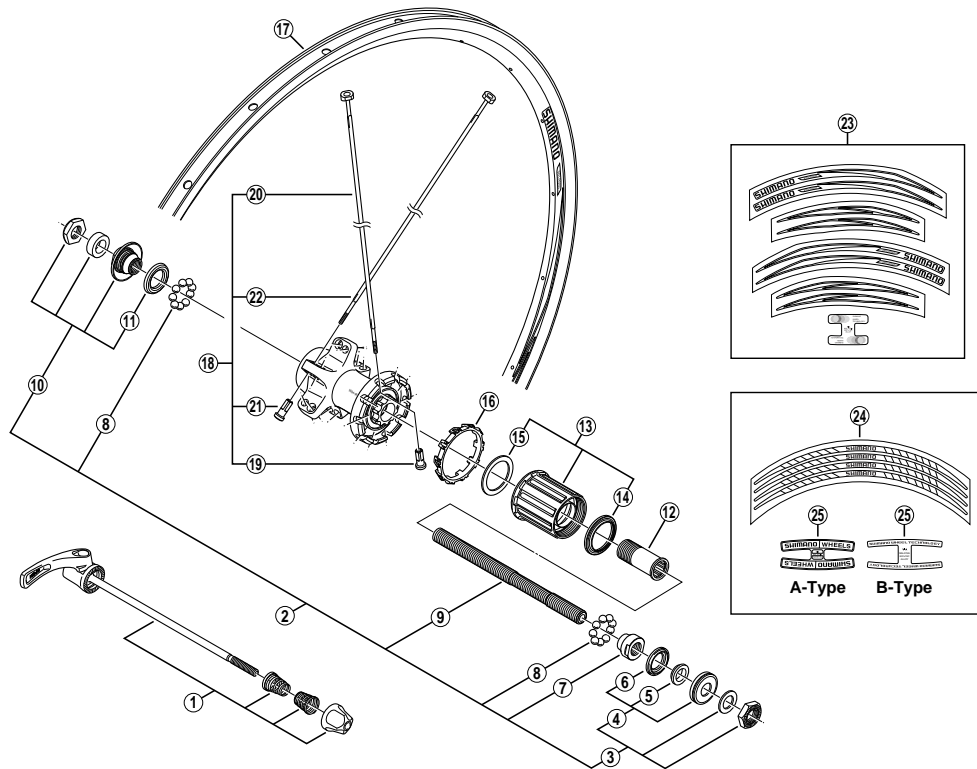

Rear Wheel (8/9-Speed)

WH-R550-L/BL-R Black Version

WH-R550-S/SL-R Silver Version

ITEM NO.	SHIMANO CODE NO.	DESCRIPTION
1	Y-3AV 90130	Complete Quick Release 163 mm (6-13/32")
2	Y-4C4 98050	Complete Hub Axle 141 mm (5-9/16")
3	Y-4C4 98060	Right Hand Lock Nut Unit
4	Y-3CJ 98040	Right Hand Dust Cap Unit
5	Y-31V 03000	Right Hand Axle Spacer 3.7 mm
6	Y-214 06000	Right Hand Seal Ring
7	Y-3BH 02100	Right Hand Cone M10 x 12.7 mm
8	Y-000 91310	Steel Ball (1/4") 18 pcs.
9	Y-30K 01100	Hub Axle 141 mm (5-9/16")
10	Y-4C4 98070	Left Hand Lock Nut Unit
11	Y-377 10000	Left Hand Seal Ring
12	Y-359 04000	Body Fixing Bolt
13	Y-4C4 98090	Complete Freewheel Body
14	Y-3C7 03000	Sub Unit Rubber Seal
15	Y-375 04000	Freewheel Body Washer
16	Y-4BE 02000	Hub Body Cap
* 17	E-WHRIMPREBCR	Rim for WH-R550-L {20H / Black / Anodized / Clincher / Rim Sticker: Red}
* 17	E-WHRIMPREBCM	Rim for WH-R550-L {20H / Black / Anodized / Clincher / Rim Sticker: Monotone}
* 17	E-WHRIMPREACR	Rim for WH-R550-S {20H / Silver / Anodized / Clincher / Rim Sticker: Red}
* 17	E-WHRIMPREACM	Rim for WH-R550-S {20H / Silver / Anodized / Clincher / Rim Sticker: Monotone}
* 17	E-WHRIMPREBC	Rim for WH-R550-BK {20H / Black / Anodized / Clincher / Rim Sticker: Silver}
* 17	E-WHRIMPREAC	Rim for WH-R550-SL {20H / Silver / Anodized / Clincher / Rim Sticker: Silver}
18	E-WHSPOKERB1	Spoke Unit for WH-R550-L/BK {Spoke (Black / 276 mm x 10 pcs. & 300 mm x 10 pcs.) / Spoke Washer (20 pcs.) / Right Hand Nipple (10 pcs.) / Left Hand Nipple (10 pcs.)}
18	E-WHSPOKERB2	Spoke Unit for WH-R550-S/SL {Spoke (Silver / 276 mm x 10 pcs. & 300 mm x 10 pcs.) / Spoke Washer (20 pcs.) / Right Hand Nipple (10 pcs.) / Left Hand Nipple (10 pcs.)}
19	Y-012 Z4200	Right Hand Nipple
20	Y-4BE 98150	Right Hand Spoke (276 mm/Black) w/Washer for WH-R550-L/BK
20	Y-4C4 98100	Right Hand Spoke (276 mm/Silver) w/Washer for WH-R550-S/SL
21	Y-4A0 03000	Left Hand Nipple
22	Y-4BE 98160	Left Hand Spoke (300 mm/Black) w/Washer for WH-R550-L/BK
22	Y-4BR 98150	Left Hand Spoke (300 mm/Silver) w/Washer for WH-R550-S/SL
* 23	Y-4BE 98190	Rim Sticker Unit (Red) for WH-R550-L
* 23	Y-4BE 98200	Rim Sticker Unit (Monotone) for WH-R550-L
* 23	Y-4BE 98210	Rim Sticker Unit (Red) for WH-R550-S
* 23	Y-4BE 98220	Rim Sticker Unit (Monotone) for WH-R550-S
24	Y-4BE 98050	Rim Sticker A (Silver) / 1 sheet (4 pcs.) for WH-R550-BK/SL
25	Y-4B9 02030	Rim Sticker C (A-Type) for WH-R550-BK/SL
25	Y-4BR 50000	Rim Sticker C (B-Type) for WH-R550-BK
25	Y-4BR 50100	Rim Sticker C (B-Type) for WH-R550-SL

Over Lock Nut Dimension: 130 mm (5-1/8")

0610-2337C

Specifications are subject to change without notice.

SHIMANO