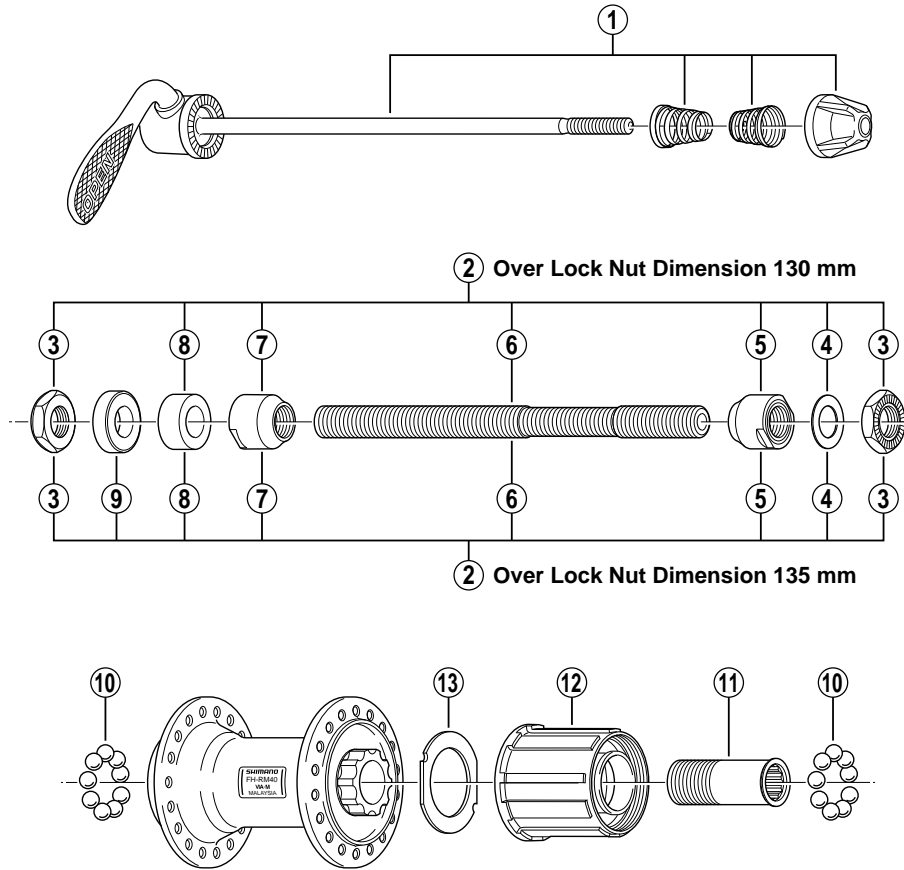

# Freehub FH-RM40-7QR 7-Speed

ITEM NO.	SHIMANO CODE NO.	DESCRIPTION
* 1	Y-3SG98010	Complete Quick Release 161 mm (6-11/32") for O.L.130 mm (5-1/8")
* 1	Y-3SL 98010	Complete Quick Release 166 mm (6-17/32") for O.L.135 mm (5-5/16")
2	Y-3SE 98010	Complete Hub Axle 141 mm (5-9/16") for O.L.130 mm (5-1/8")
	Y-3SE 98020	Complete Hub Axle 146 mm (5-3/4") for O.L.135 mm (5-5/16")
3	Y-220 05011	Serrated Lock Nut 4.5 mm
* 4	Y-301 06700	Right Hand Washer 0.5 mm
5	Y-30G 03000	Right Hand Cone M10 x 15 mm
6	Y-30K 01100	Hub Axle 141 mm (5-9/16") for O.L.130 mm (5-1/8")
	Y-30K 01200	Hub Axle 146 mm (5-3/4") for O.L.135 mm (5-5/16")
7	Y-220 08202	Left Hand Cone M10 x 15 mm
8	Y-220 04110	Left Hand Axle Spacer 8 mm
9	Y-3AC08000	Left Hand Axle Spacer 5 mm for O.L.135 mm (5-5/16")
10	Y-000 91310	Steel Ball (1/4") 18 pcs.
* 11	Y-3BL 03000	Body Fixing Bolt
12	Y-30M98010	Complete Freewheel Body w/Right Hand Dust Cap
* 13	Y-3AN10000	Freewheel Body Washer

O.L.: Over Lock Nut Dimension

0509-1589A

Specifications are subject to change without notice.