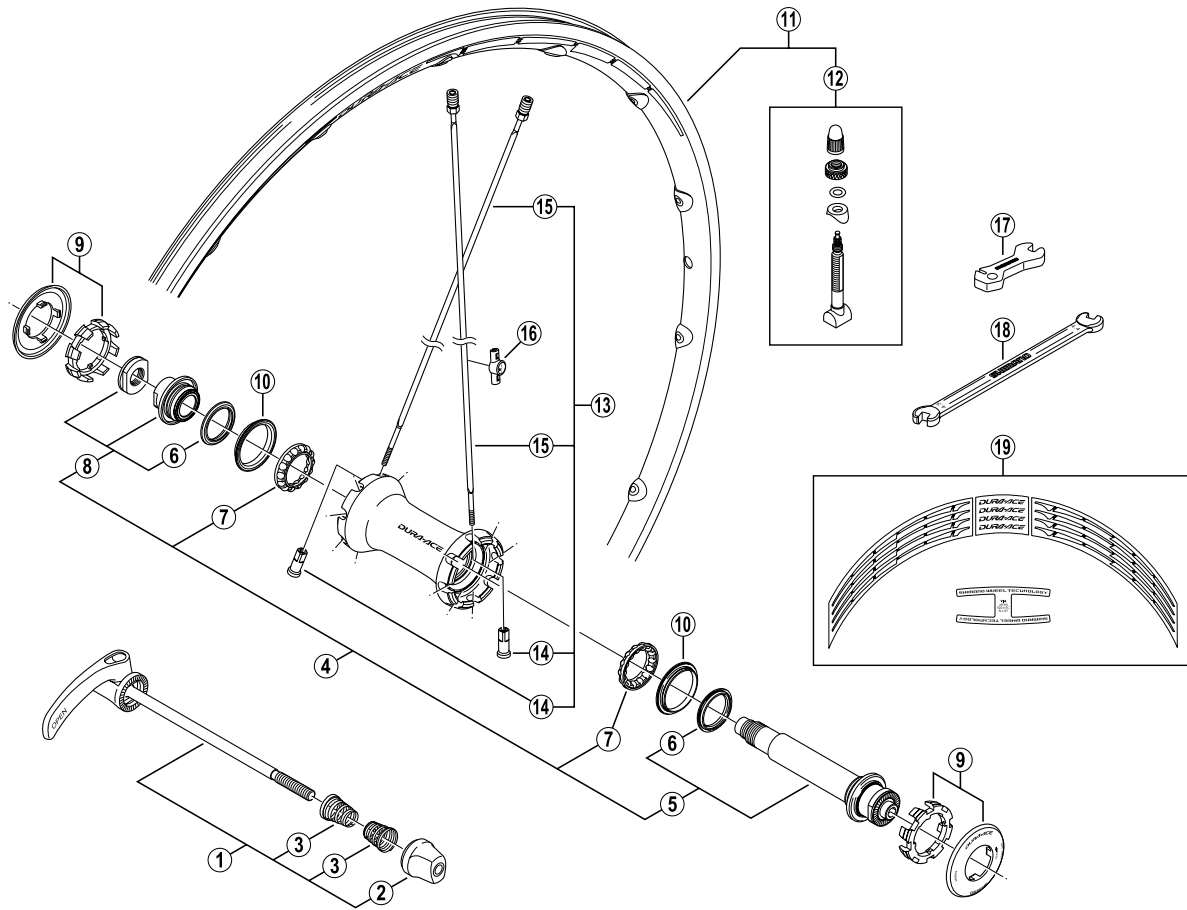

DURA-ACE Front Wheel WH-7801-SL-F

ITEM NO.	SHIMANO CODE NO.	DESCRIPTION
1	Y-25R 98010	Complete Quick Release 133 mm (5-1/4")
2	Y-25R 98020	Quick Release Nut
3	Y-233 21000	Volute Spring
4	Y-4BN98010	Complete Hub Axle 99.3 mm (3-15/16")
5	Y-4BN98020	Hub Axle Unit 99.3 mm (3-15/16")
6	Y-4BN08000	Seal Ring
7	Y-4BN98030	Ball Retainer (5/32")
8	Y-4BN98040	Left Hand Lock Nut Unit
9	Y-4BN98060	Hub Cap & Hub Body Cap
10	Y-4BN05000	Inner Dust Cap
11	I-WHRIMUFGBD	Rim {16H / Anodized (Black) / Clincher (Tubless Available) / w/Valve}
12	Y-4BN98070	Valve Unit
13	I-WHSPOKEVA1	Spoke Unit {Spoke (282 mm x 16 pcs.) / Spoke Plug (16 pcs.) / Nipple (16 pcs.)}
14	Y-012 Z4200	Nipple
15	Y-4BN98080	Spoke (282 mm) w/Plug
16	Y-4BN98090	Magnet Sensor
17	Y-4A0 08000	Nipple Wrench
18	Y-4A0 14000	TL-WH77 Nipple Wrench
19	Y-4BN98100	Rim Sticker Unit

Over Lock Nut Dimension: 100 mm (3-15/16")

0507-2513

Specifications are subject to change without notice.

SHIMANO