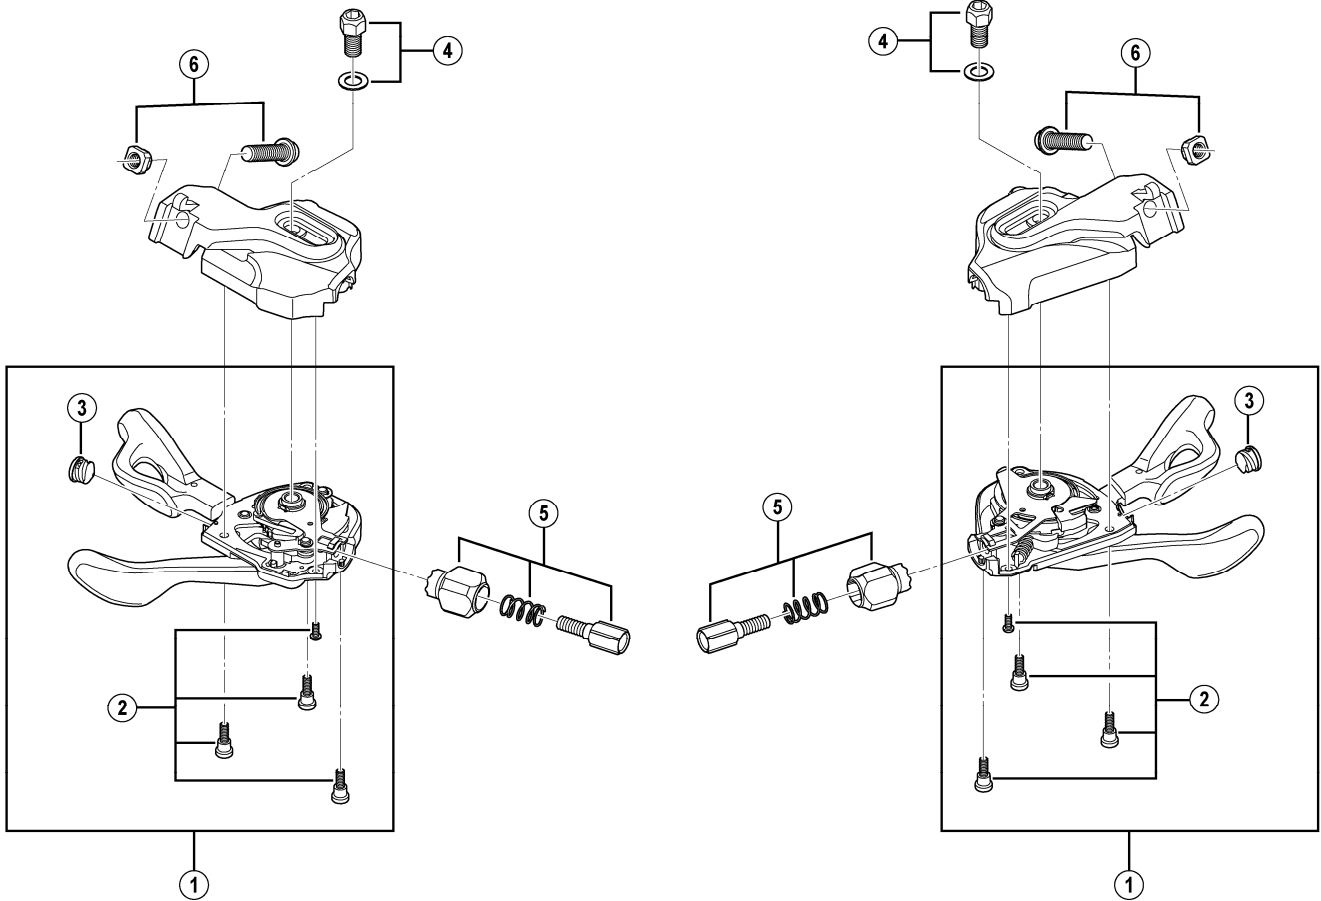

DEORE XT Rapidfire Lever SL-M780-I (Ispec)

For Left Hand

For Right Hand

SL-M980-I
 SL-M980
 SL-M780

ITEM NO.	SHIMANO CODE NO.	DESCRIPTION	INTERCHANGEABILITY		
			SL-M980-I	SL-M980	SL-M780
1	Y6UU98010	R.H. Shifting Lever Unit			
	Y6UV98010	L.H. Shifting Lever Unit			
2	Y6T798020	Shifting Lever Fixing Screw Unit	A		
3	Y6CD33000	Inner Hole Cap	A	A	A
4	Y6T798050	Unit Fixing Bolt (M5 x 9.5) & Washer	A		
5	Y6TA98020	R.H. Cable Adjusting Bolt Unit	B	B	A
	Y6UV98020	L.H. Cable Adjusting Bolt Unit	B	B	A
6	Y6UU98020	Bolt (M5 x 17.5) & Nut			

A: Same parts.
 B: Parts are usable, but differ in materials, appearance, finish, size, etc.
 Absence of mark indicates non-interchangeability.

Mar.-2011-3184
 © Shimano Inc. A

Specifications are subject to change without notice.