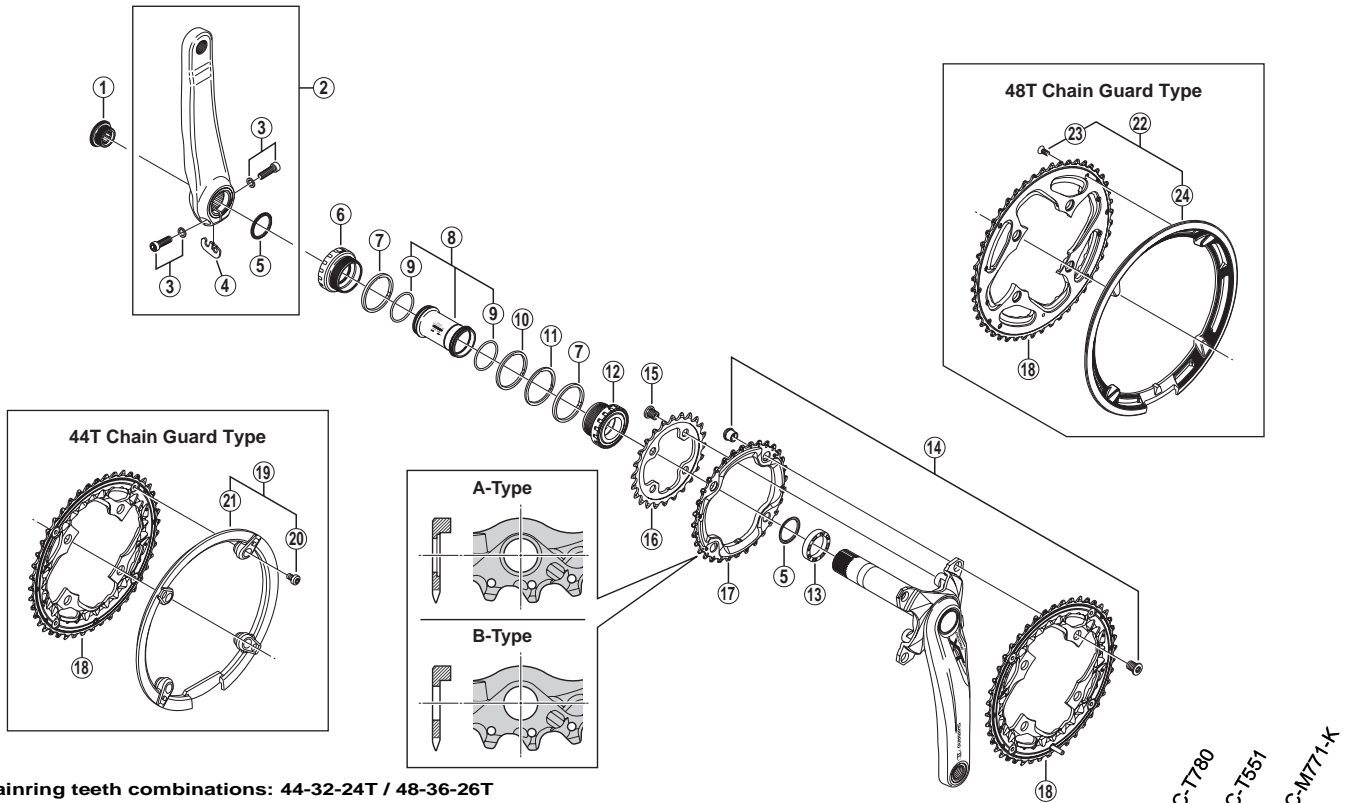

DEORE XT Front Chainwheel FC-T781

- Chaining teeth combinations: 44-32-24T / 48-36-26T
- Bolt circle diameter: 104 mm...(For outer gear and middle gear), 64 mm...(For inner gear)

ITEM NO.	SHIMANO CODE NO.	DESCRIPTION	INTERCHANGEABILITY		
1	Y1F811100	Crank Arm Fixing Bolt	A	A	A
2	Y1MM98010	Left Hand Crank Arm 165 mm (Silver)	A		B
	Y1MM98020	Left Hand Crank Arm 165 mm (Black)	A		B
	Y1MM98030	Left Hand Crank Arm 170 mm (Silver)	A	B	B
	Y1MM98040	Left Hand Crank Arm 170 mm (Black)	A	B	B
	Y1MM98050	Left Hand Crank Arm 175 mm (Silver)	A	B	B
	Y1MM98060	Left Hand Crank Arm 175 mm (Black)	A	B	B
	Y1MM98070	Left Hand Crank Arm 180 mm (Silver)	A		B
	Y1MM98080	Left Hand Crank Arm 180 mm (Black)	A		B
3	Y1KS98030	Clamp Bolt (M6 x 19) & Washer	A	A	B
4	Y1FU98120	Plate	A	A	A
5	Y1F316000	Ring	A	A	A
6	Y1J198080	Left Hand Adapter (B.C.1.37" x 24T) English Thread	A	B	A
7	Y1F813000	Spacer (2.5 mm)	A	A	A
8	Y1E598210	Inner Cover & O-Ring	A	B	A
9	Y1TF21000	O-Ring	A	A	A
10	Y1F813100	Spacer (1.8 mm)	A	A	A
11	Y1F813110	Spacer (0.7 mm)	A	A	A
12	Y1J198090	Right Hand Adapter (B.C.1.37" x 24T) English Thread	A	B	A
13	Y1F913000	Spacer (6.5 mm)		A	A
* 14	Y1MM98090	44-32T Double Gear Fixing Bolt (M8 x 9.1) & Nut (4 sets) for 32T A-Type			B
	Y1MM98120	44-32T Double Gear Fixing Bolt (M8 x 9.1) & Nut (4 sets) for 32T B-Type			B
	Y1MP98010	48-36T Double Gear Fixing Bolt (M8 x 9.1) & Nut (4 sets)	A	B	B
15	Y1MM98100	Inner Gear Fixing Bolt (M8 x 8.5 / 4 pcs.)	A	B	B
16	Y1MM24000	Chaining 24T-AE		B	
	Y1J226000	Chaining 26T	A	B	A
	Y1LW98020	Chaining 32T-AE (A-Type) Discontinued		B	
	Y1MM98130	Chaining 32T-AE (B-Type) w/Fixing Nut 4 pcs.		B	
* 17	Y1MP98020	Chaining 36T-AL	A	B	
	Y1MP98030	Chaining 44T-AE		B	
	Y1MP98040	Chaining 44T-AE for Chain Guard		B	
18	Y1MP98050	Chaining 48T-AL	A	B	
	Y1MP98060	Chaining 48T-AL for Chain Guard	A	B	
	Y1MP98070	44T Chain Guard & Fixing Bolts		B	B
19	Y1CY98020	44T Chain Guard Fixing Bolt (4 pcs.)		B	B
20	Y1MP12100	44T Chain Guard		B	A
21	Y1MP98080	48T Chain Guard & Fixing Bolts	A	B	
22	Y1D298010	48T Chain Guard Fixing Bolt (4 pcs.)	A	A	
23	Y1MP12000	48T Chain Guard	A	B	